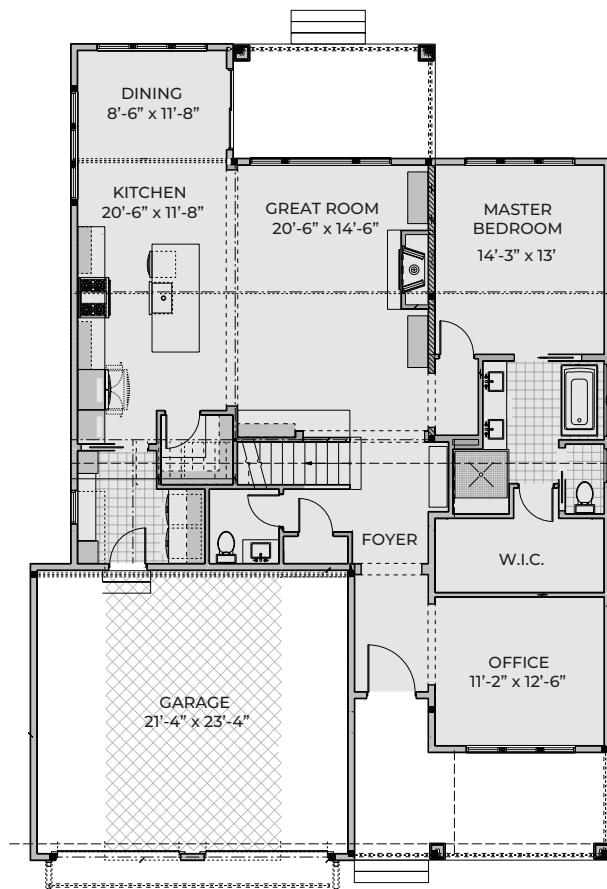

Peninsula
 at beau coast

528 Avocet Dr.
 Lot #286

3 Bedrooms/2.5 Bathrooms
 Finished Bonus Room
 Approx. 2,463 Heated Sq. Ft.
 The Royal Oak Design

1st Floor Plan

2nd Floor Plan

Please note: House rendering, colors, materials, handing etc. are a similar representation and vary based on available options, upgrades and lot configuration. Square footage is approximate. Artist representation only. Some features/options shown are subject to change at builder's discretion. Window and door locations as well as building materials may be changed at builder's discretion. This is not an exact depiction of building plans. Please refer to contract documents.