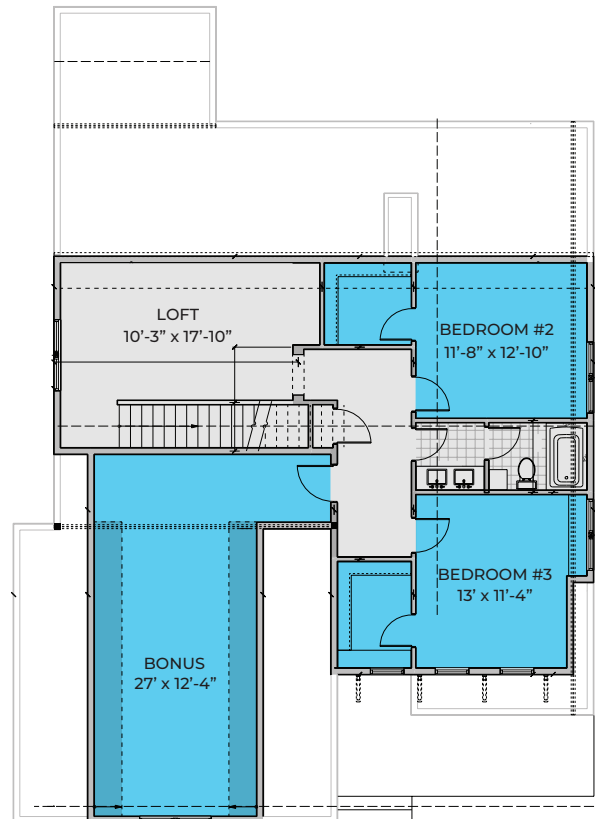

Peninsula
 at beau coast

528 Avocet Dr.
 Lot #286

3 Bedrooms/2.5 Bathrooms
 Finished Bonus Room
 Approx. 2,463 Heated Sq. Ft.
 The Royal Oak Design

1st Floor Plan

2nd Floor Plan

Please note: House rendering, colors, materials, handing etc. are a similar representation and vary based on available options, upgrades and lot configuration. Square footage is approximate. Artist representation only. Some features/options shown are subject to change at builder's discretion. Window and door locations as well as building materials may be changed at builder's discretion. This is not an exact depiction of building plans. Please refer to contract documents.